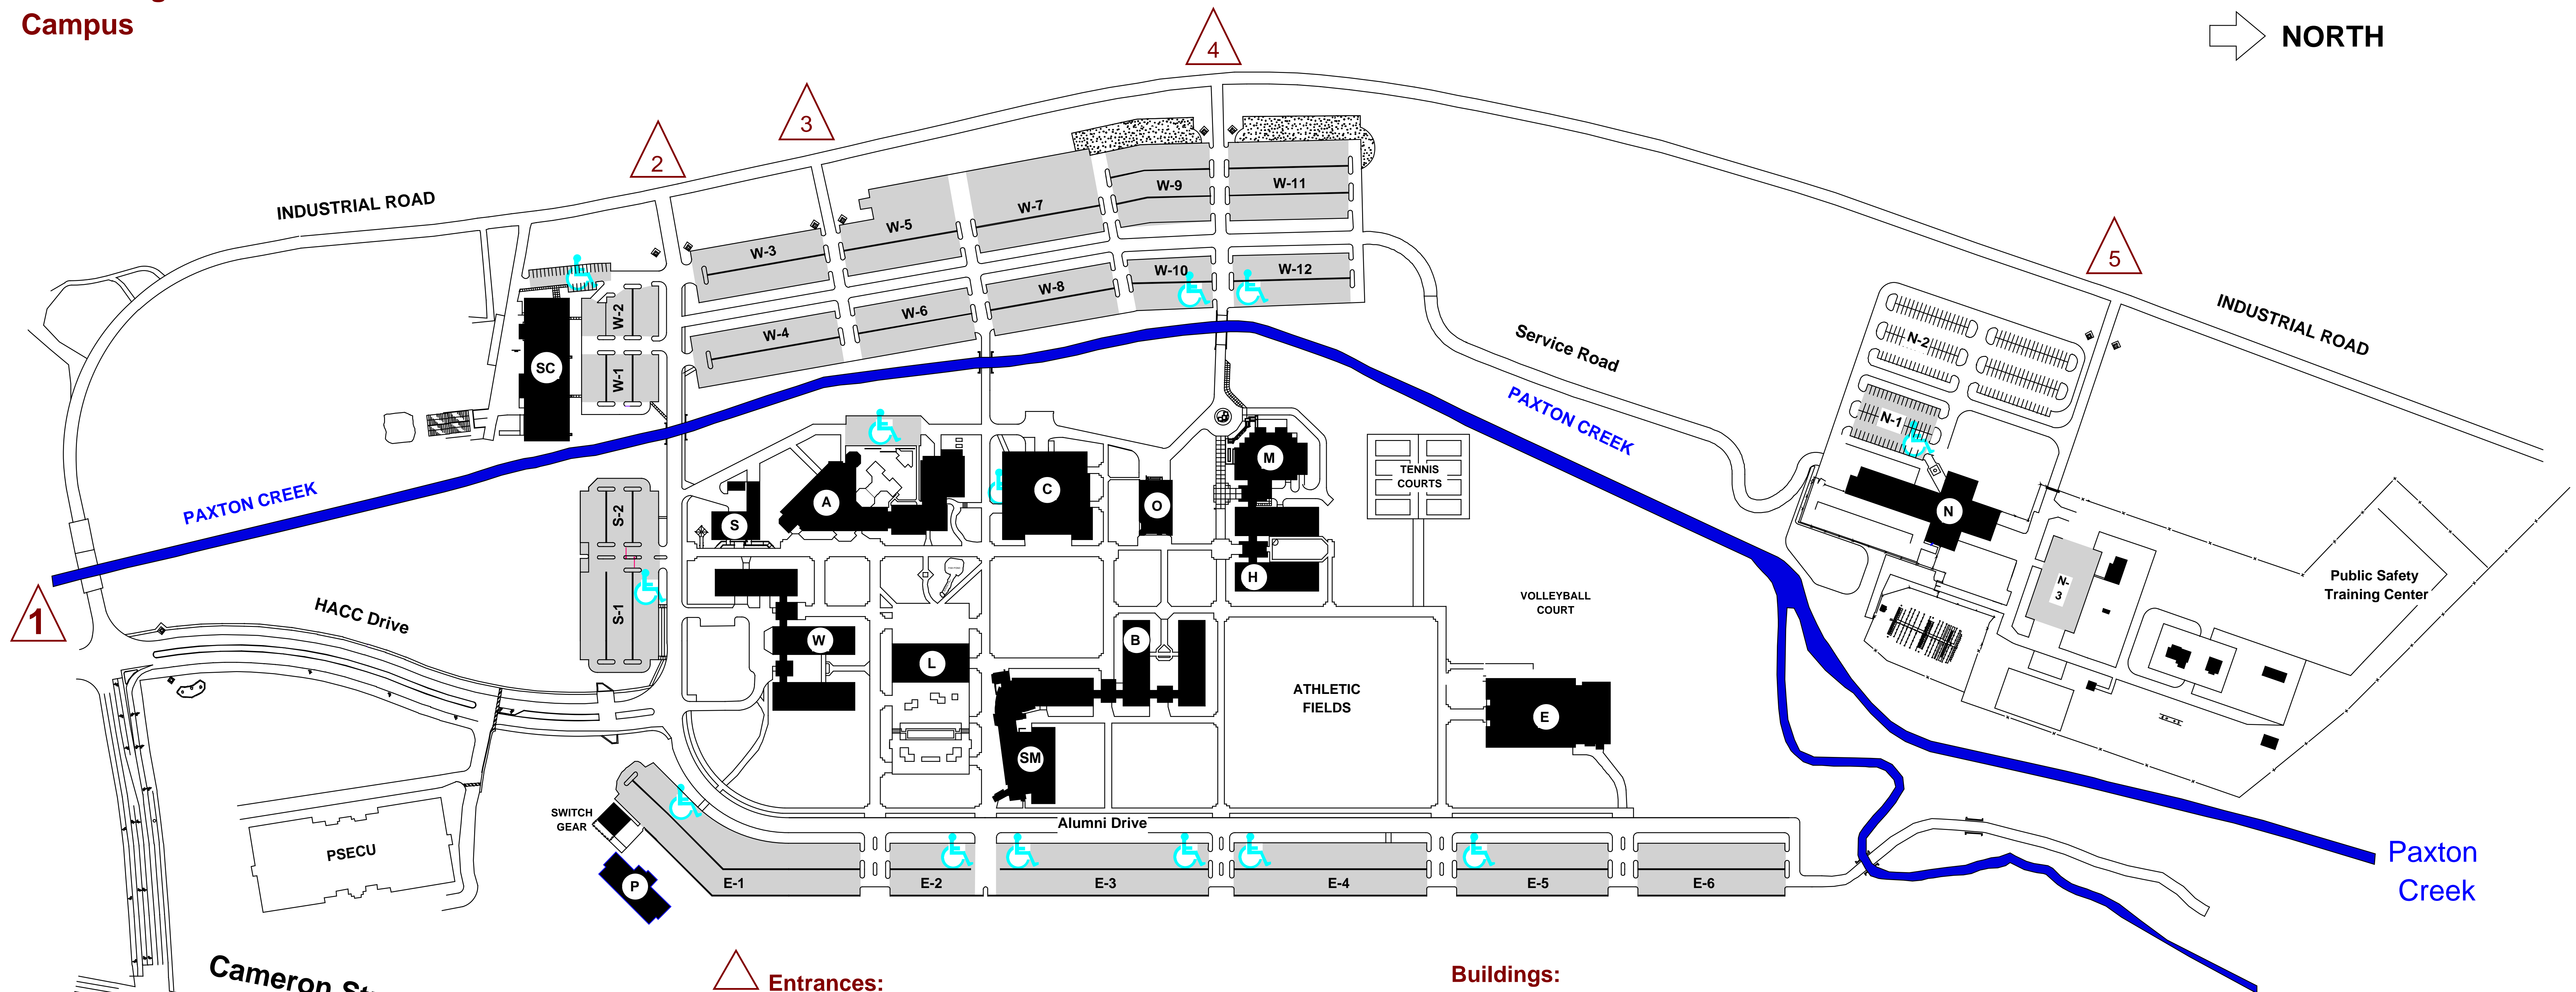

Harrisburg Area Community College

Harrisburg
Campus

- Entrances:**
- #1 Mary Sachs Entrance (Gold)
 - #2 Alumni Entrance (Burgundy)
 - #3 Anniversary Entrance (Silver)
 - #4 Wildwood Entrance (Green)
 - #5 Public Safety Entrance (Blue)

- Parking:**
- West Lot - W-1 thru W-12
 - East Lot - E-1 thru E-6
 - South Lot - S-1 thru S-2 - Staff, Gated
 - North Lot - N-1 thru N-3
 - Conference Center - W-11 thru W-12

- Buildings:**
- B Blocker Hall
 - W Whitaker Hall
 - C Cooper Student Center--Registration / Admissions
 - L McCormick Library
 - A Rose Lehrman Arts Center
 - O Overholt Bookstore
 - H Hall Technology Building
 - E Evans Physical Education Building
 - S Stabler Media Services Center
 - N North Hall -- Public Services Training Center / GM Training
 - M Mumma Hall / C. Ted Lick Wildwood Conference Center
 - P Grace Milliman Pollock Education Pavilion
 - SC College Service Center
 - SM Select Medical Pavillion